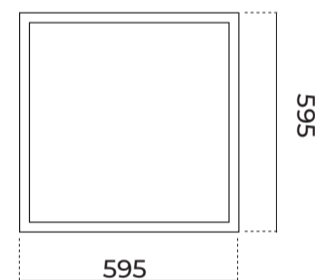

divinity lights

Quick Info

CRI ≥ 90

3000K/ 4000K/ 5700K

Tunable White (2700K-6500K)

ON-OFF/ON-OFF (FLICKER FREE)

DALI-2 DT6 / DALI-2 DT8/ DALI +

SDCM<3

Micro Prismatic Diffuser

L70 @ 50,000h

Aluminium

Types

Pendant/ Surface/ Recessed

Single Line Diagram